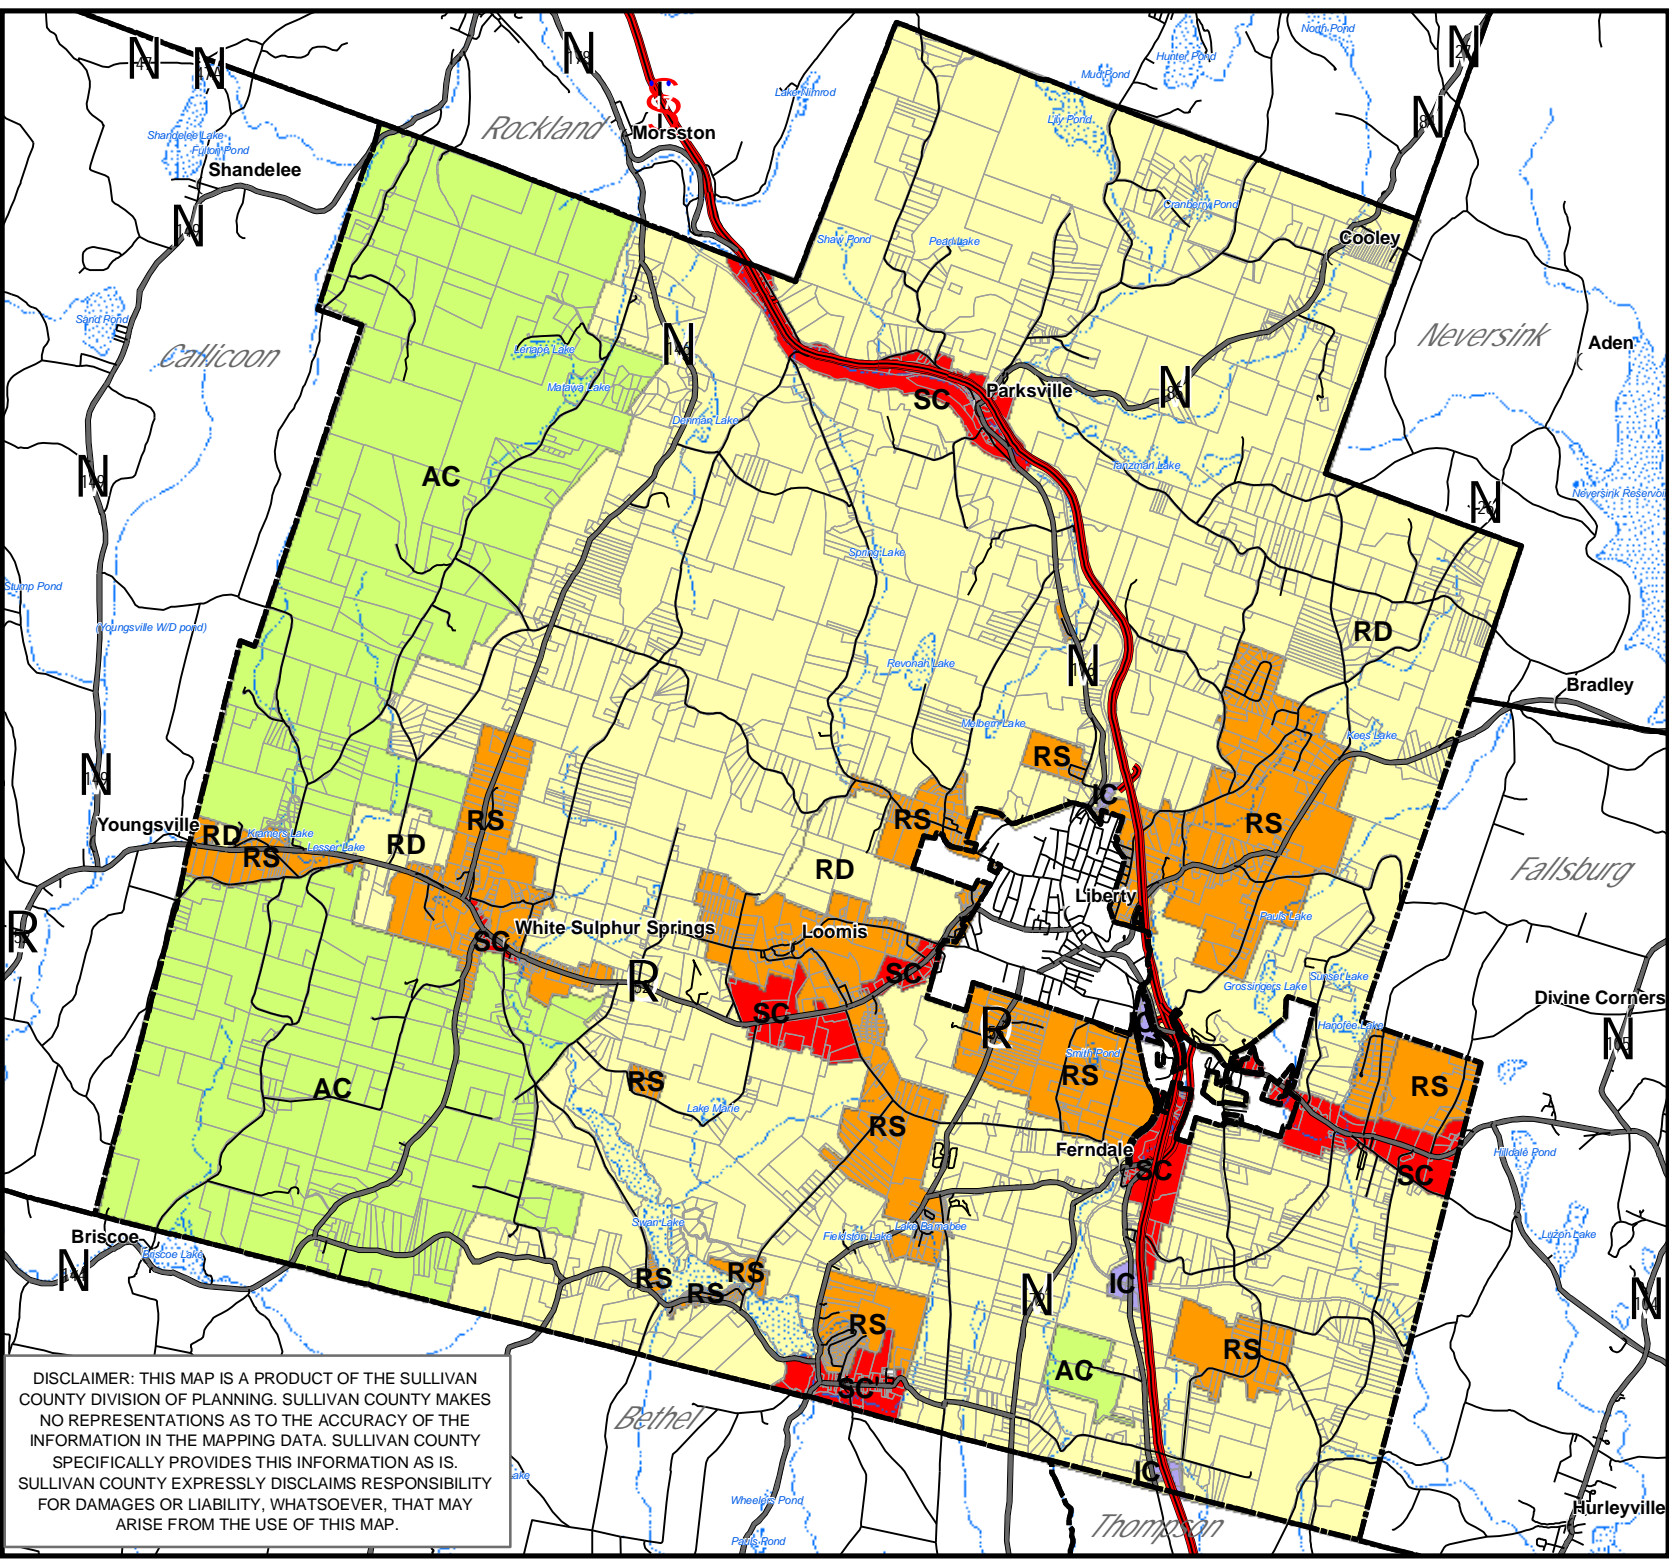

Zoning Districts

Town of Liberty

LEGEND:

- () Hamlet
- ▭ Municipal Boundary
- ▬ Interstate Highway
- ▬ State/County Route
- ▬ Local Road
- ▬ Parcel Boundary
- ▭ Parcel
- ▭ Waterbody
- ▬ Stream

Zoning Districts:

- ▭ SC Service Commercial
- ▭ IC Industrial Commercial
- ▭ RS Residential Settlement
- ▭ RD Rural Development
- ▭ AC Agricultural Conservation

DISCLAIMER: THIS MAP IS A PRODUCT OF THE SULLIVAN COUNTY DIVISION OF PLANNING. SULLIVAN COUNTY MAKES NO REPRESENTATIONS AS TO THE ACCURACY OF THE INFORMATION IN THE MAPPING DATA. SULLIVAN COUNTY SPECIFICALLY PROVIDES THIS INFORMATION AS IS. SULLIVAN COUNTY EXPRESSLY DISCLAIMS RESPONSIBILITY FOR DAMAGES OR LIABILITY, WHATSOEVER, THAT MAY ARISE FROM THE USE OF THIS MAP.

Prepared by the Sullivan County Division of Planning and Environmental Management August 8, 2007