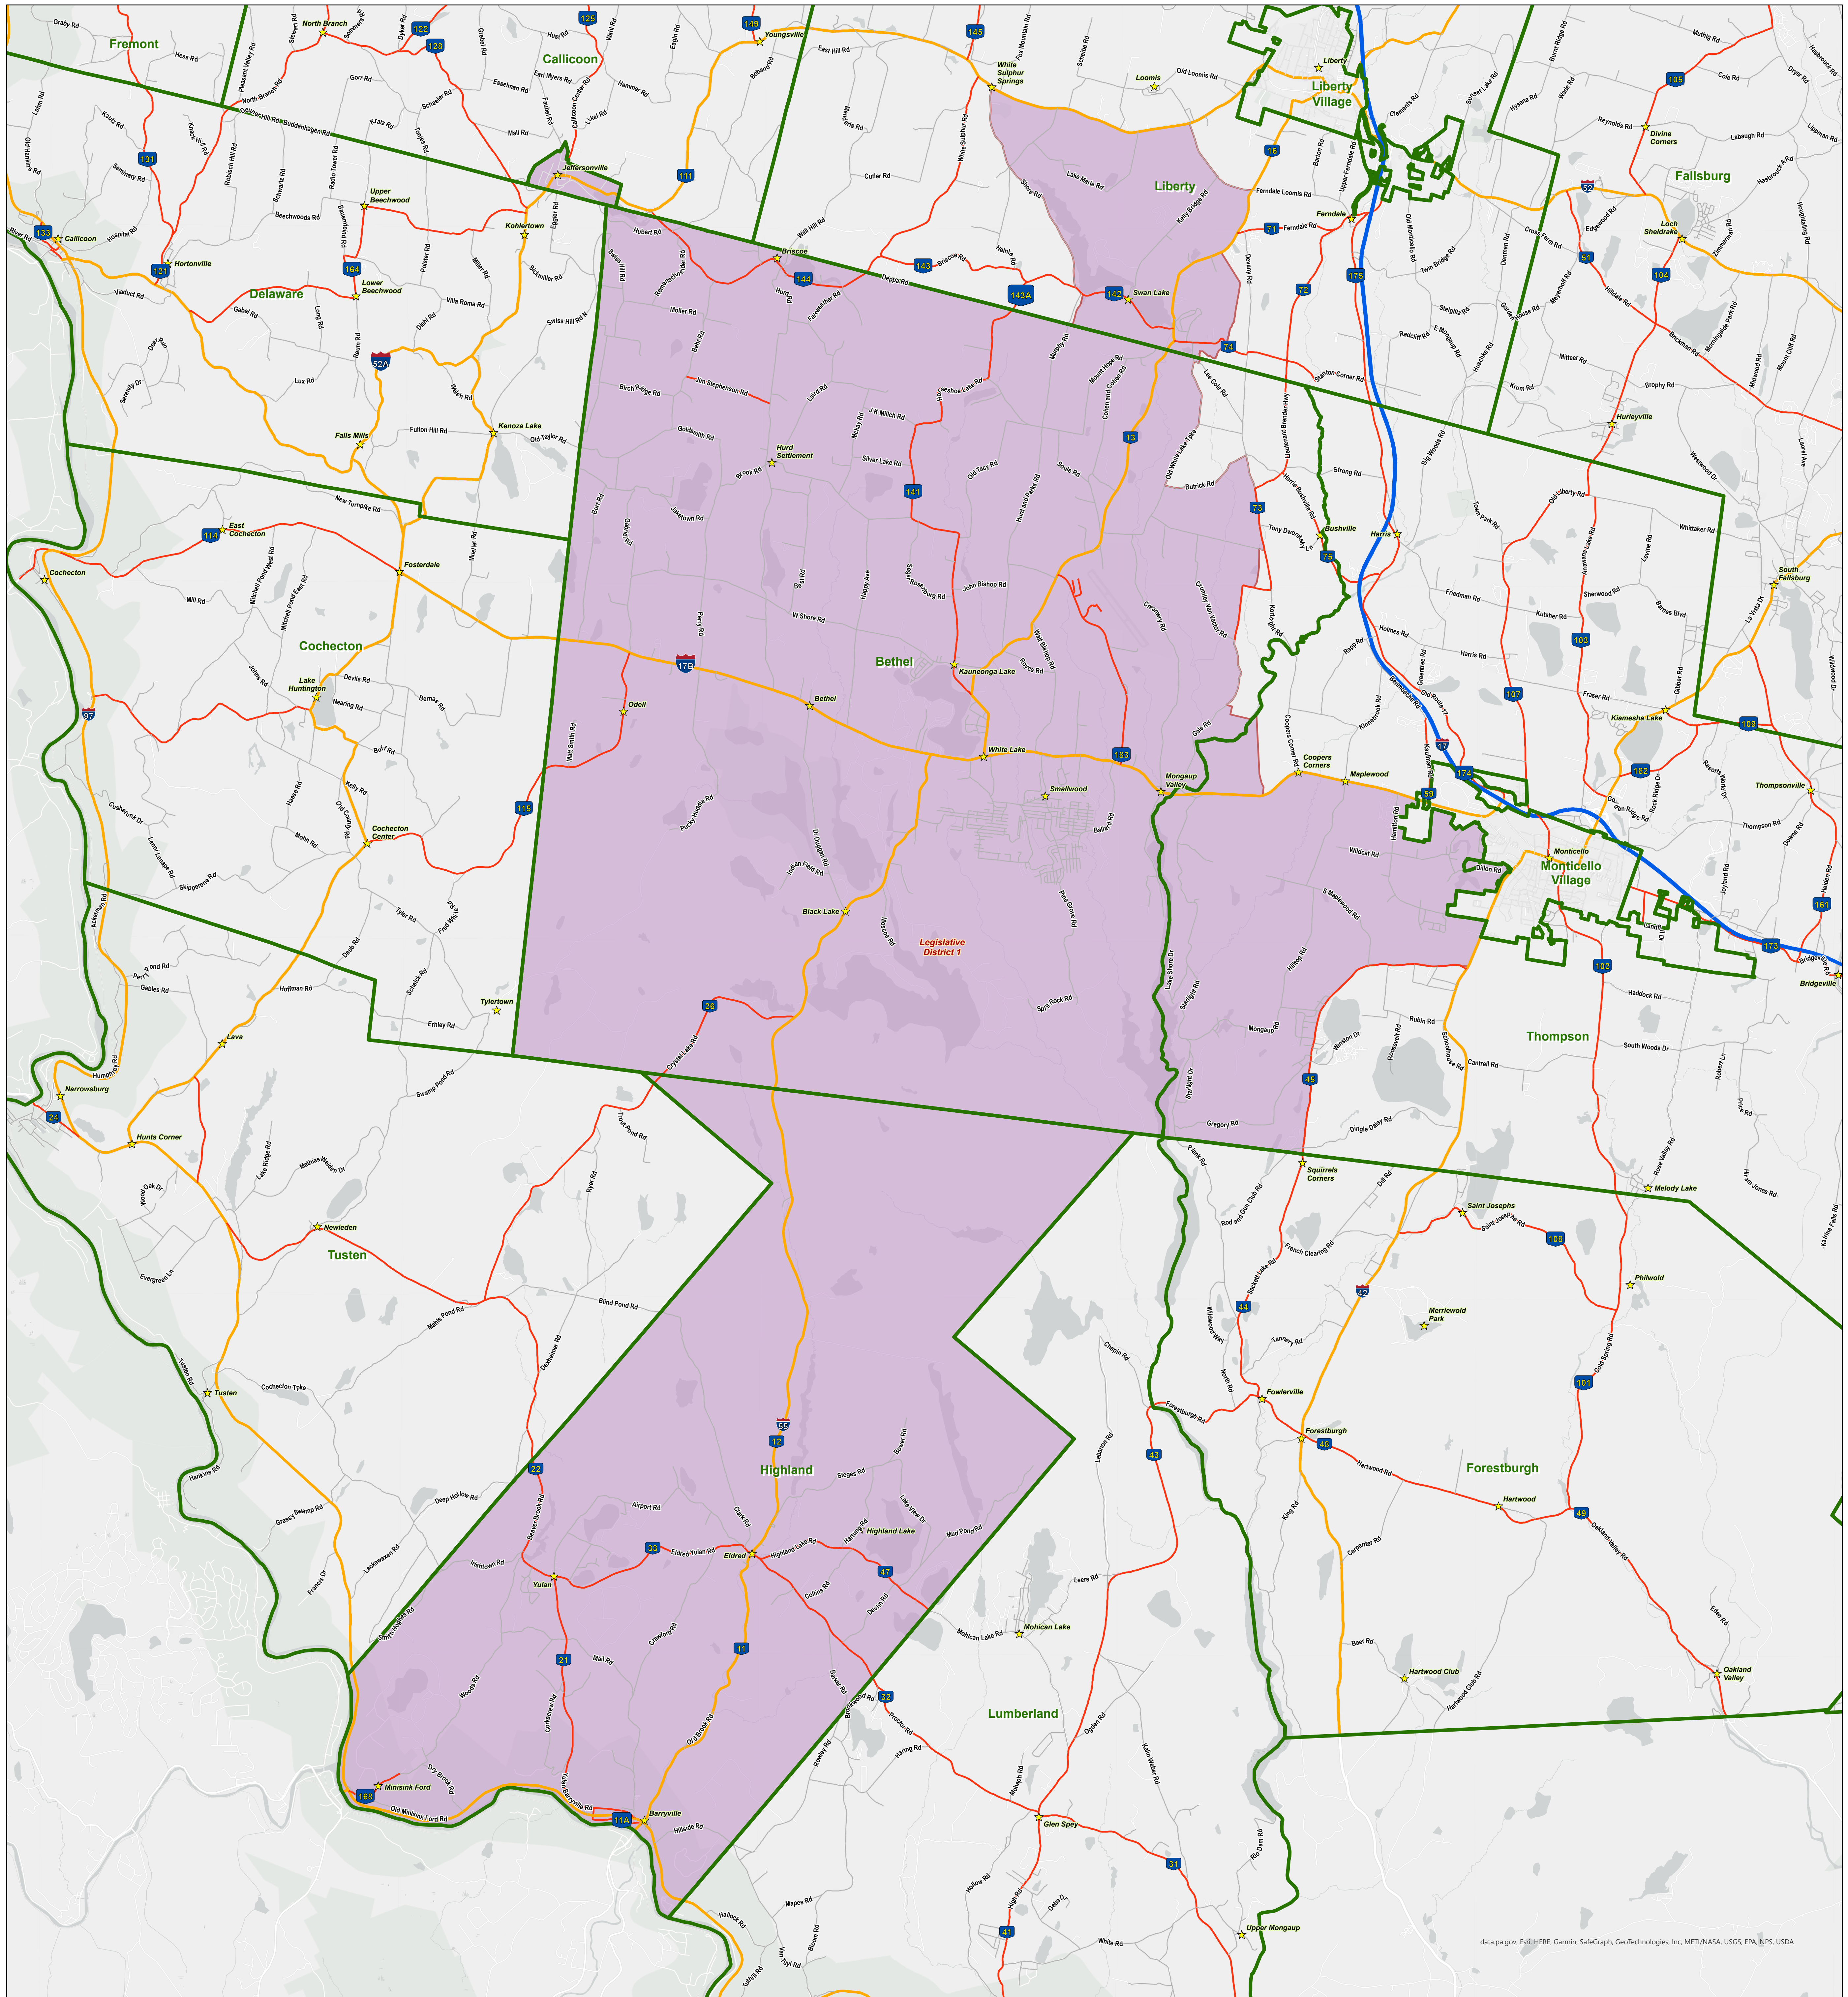

Legislative District 1 Sullivan County, NY

**Division of Information Technology Services
GIS Program**

Sullivan County Government Center

100 North Street
Monticello, NY 12701

Phone: (845) 807-0110

Legend	
	Hamlets & Villages
	Municipalities
	Roads
	Federal Route
	State Route
	County Road
	Town Road
	Village Road
	Legislative District 1
	Legislative District 2
	Legislative District 3
	Legislative District 4
	Legislative District 5
	Legislative District 6
	Legislative District 7
	Legislative District 8
	Legislative District 9

Redistricting boundaries to take effect in January 1, 2024 and are valid until the next (2030) U.S. Census figures are released.

CREDITS: Main Street Communications of Iowa; Sullivan County RPS

This map was designed for visualization of the approximate boundaries of legislative districts in Sullivan County.

DISCLAIMER: Sullivan (County) makes no representation as to the accuracy of the information in the mapping data. Sullivan County specifically provides this information as is. Sullivan County expressly disclaims responsibility for damages or liability, whatsoever, that may arise from the use of this map.

1:51,000

1 inch = 0.8 mile(s)

Date: 5/20/2023